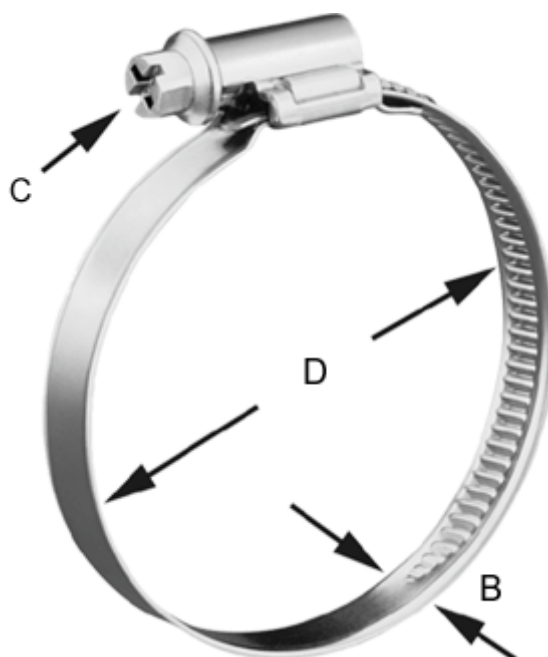

Article number: 021367705043

Description: Worm Drive Hose Clip
TORRO 35-50/12 C7 W5

Measures

C (screw type) = C7 - 7mm

Diameter D = 35-50

Width B = 12.0